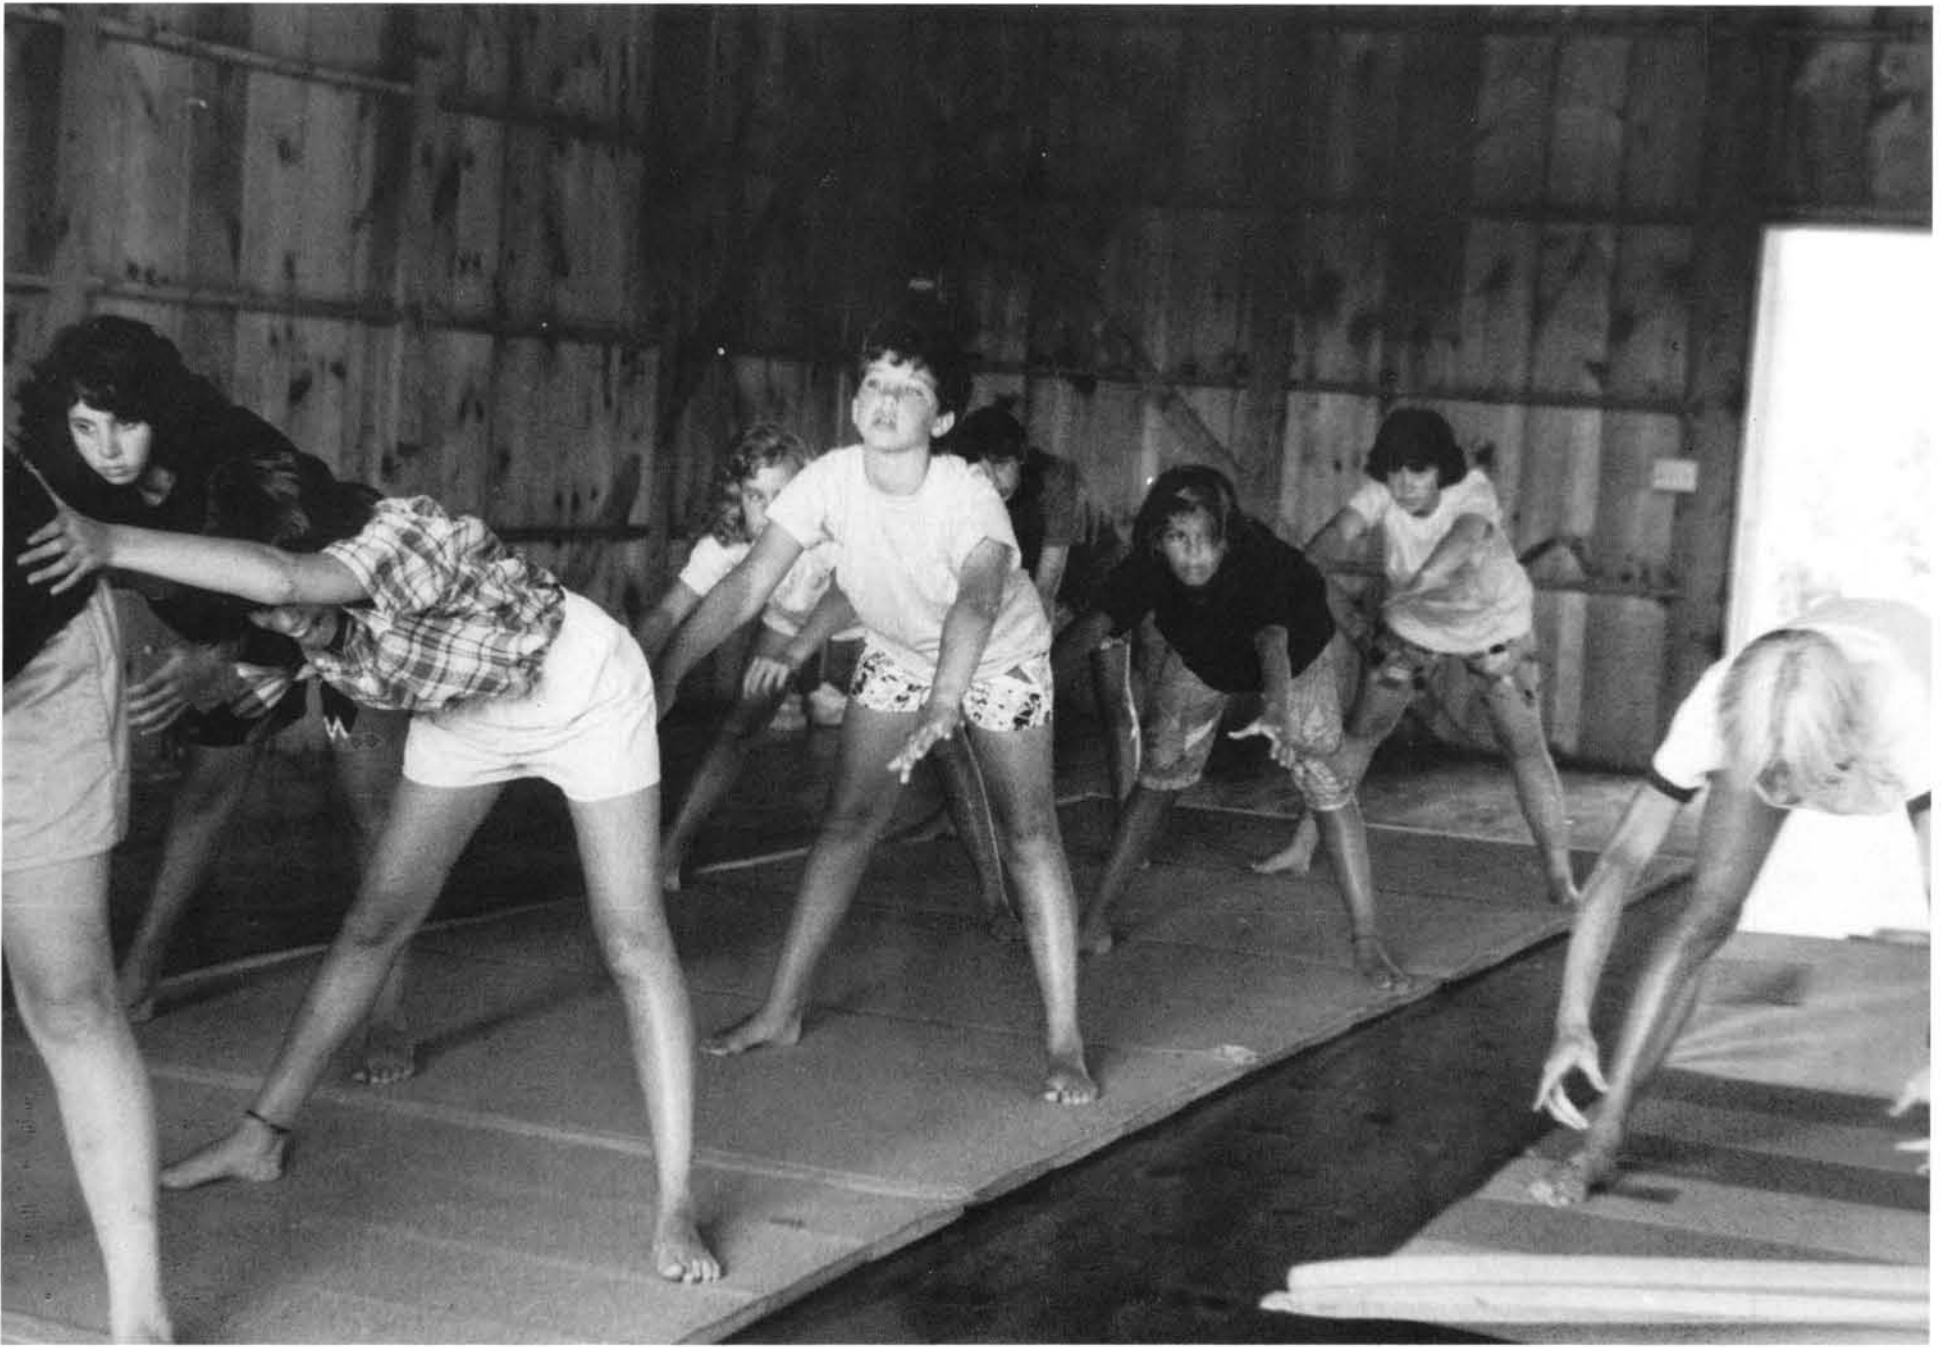

Senior Girls' Aerobics

October 1987

Camp Waitoh

Sunday	Monday	Tuesday	Wednesday	Thursday	Friday	Saturday
		SEPTEMBER S M T W T F S 1 2 3 4 5 6 7 8 9 10 11 12 13 14 15 16 17 18 19 20 21 22 23 24 25 26 27 28 29 30	NOVEMBER S M T W T F S 1 2 3 4 5 6 7 8 9 10 11 12 13 14 15 16 17 18 19 20 21 22 23 24 25 26 27 28 29 30			
				1	2	3 Yom Kippur
4	5	6	7	8	9	10
11	Columbus Day 12	13	14	15	16	17
18	19	20	21	22	23	24
25	26	27	28	29	30	31