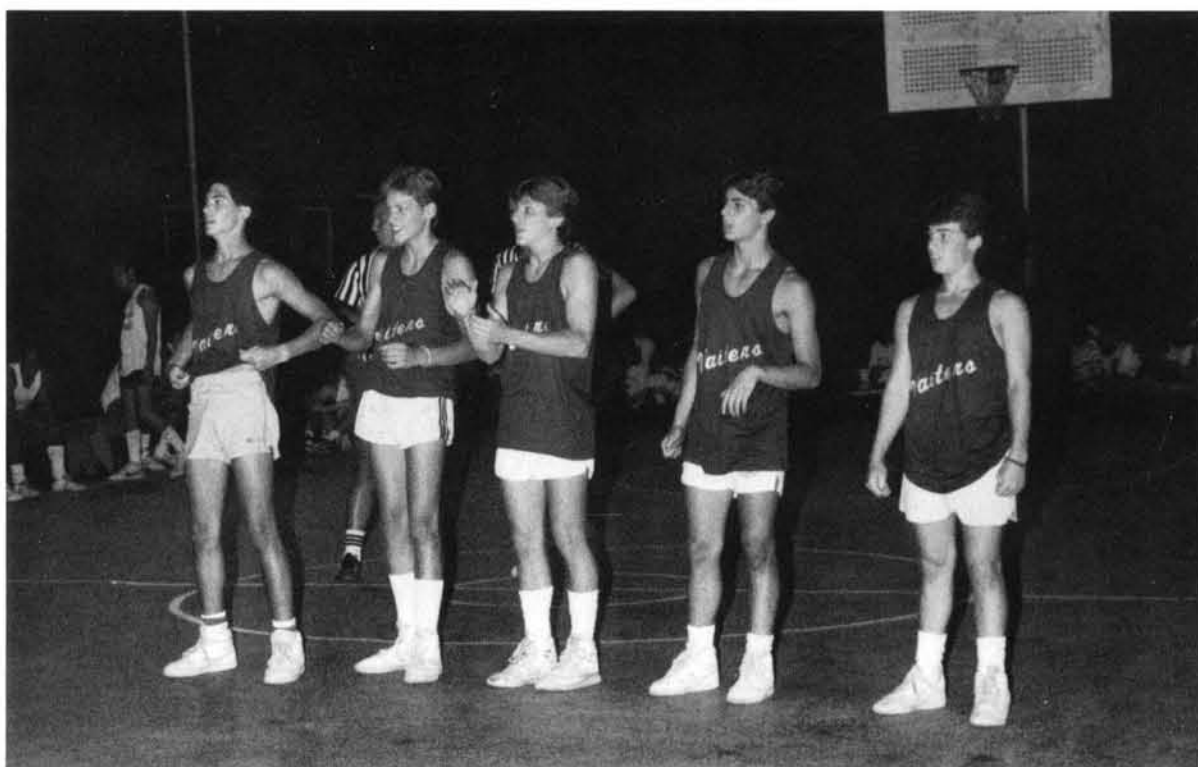

WATERSKI SHOW

The Slaloming Solomons

Jason Brafman skis on a canoe paddle.

Allison Kaplan climbs the Pyramid.

The team of Fantastic Skiers perform.

DRAMATICS

"Five Magenta Flamingos"
CAMPER TALENT SHOW

"Just You And I"
COUNSELOR TALENT SHOW

"DAMN YANKEES"

"Rockin' And Rollin' With Aesop"

"AESOP'S FALABLES"

SING '86

THE RUN-A-GROUND

WATTOH GARDENS WAITERS TEAM

SPECIAL EVENTS

OLYMPIAD APACHE RELAY