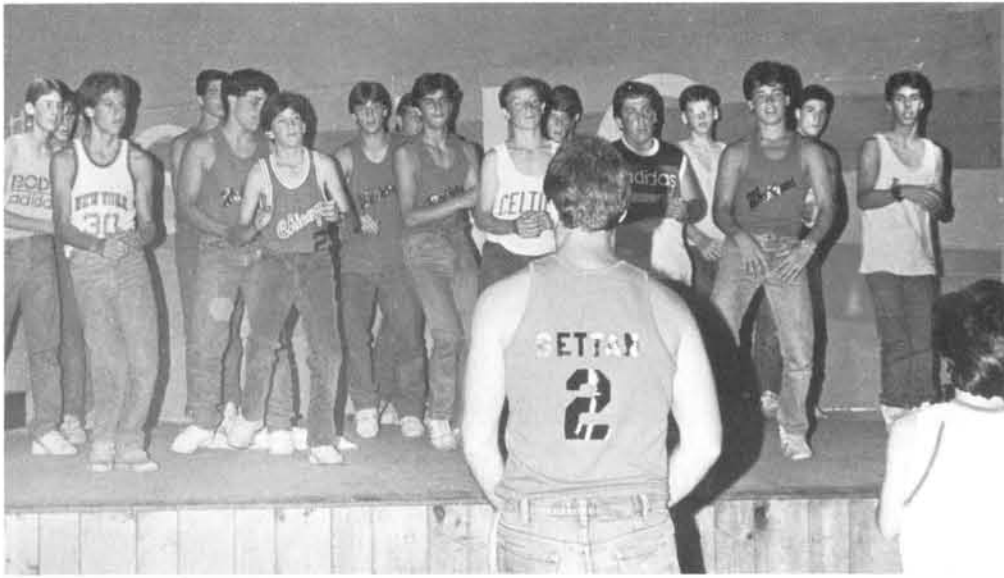

WATERSKI SHOW

The Slaloming Solomons

Jason Brafman skis on a canoe paddle.

Allison Kaplan climbs the Pyramid.

The team of Fantastic Skiers perform.

DRAMATICS

"Five Magenta Flamingos"
CAMPER TALENT SHOW

"Just You And I"
COUNSELOR TALENT SHOW

"DAMN YANKEES"

"Rockin' And Rollin' With Aesop"

"AESOP'S FALABLES"

SING '86

THE RUN-A-GROUND

WATTOH GARDENS WAITERS TEAM

SPECIAL EVENTS

OLYMPIAD APACHE RELAY