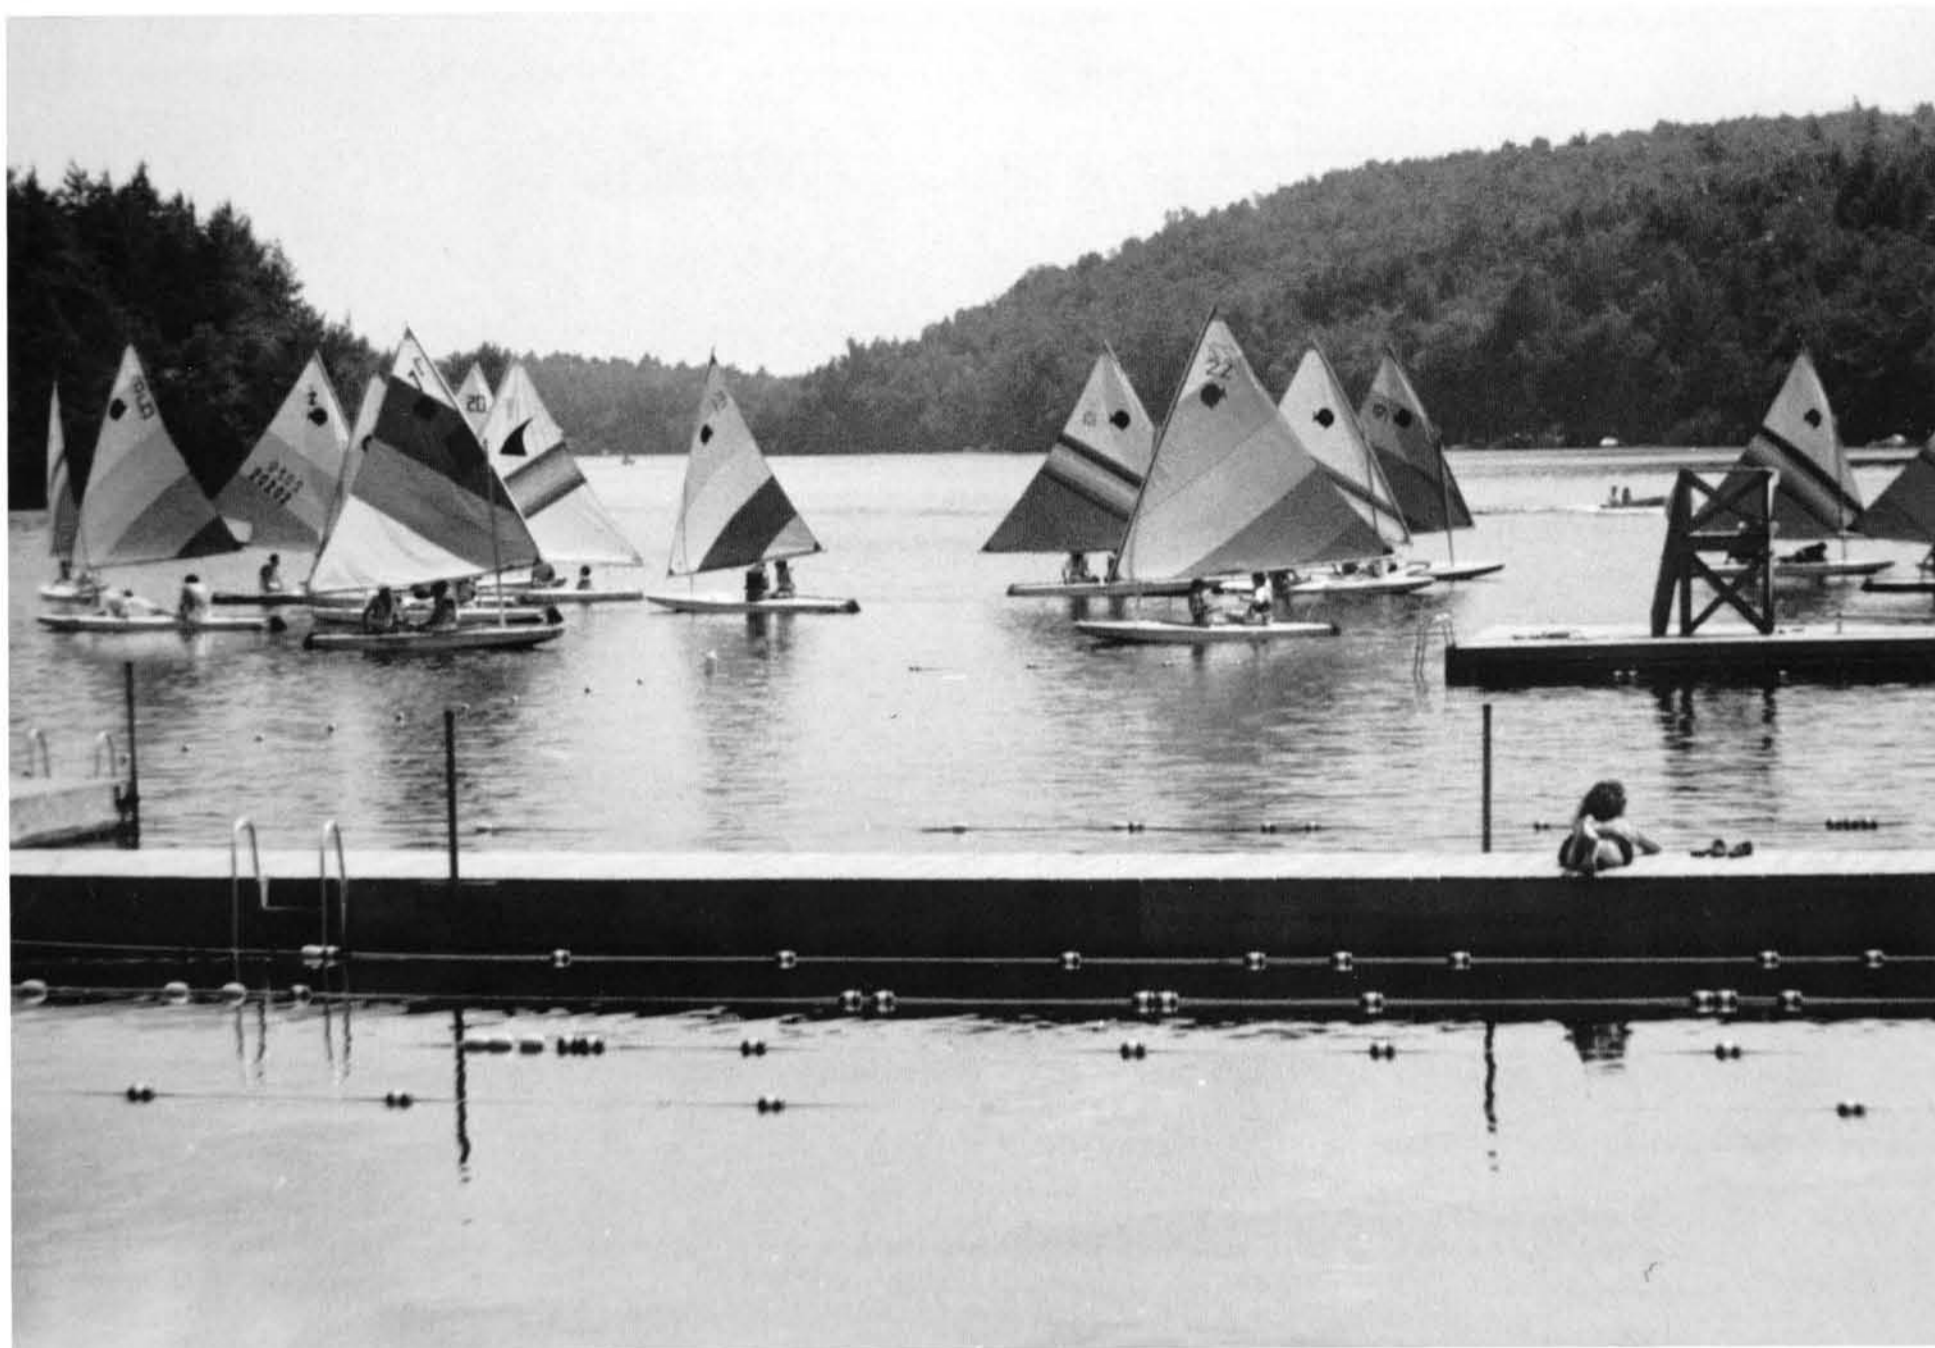

CAMP WATITOH 1990 CALENDAR

CENTER LAKE
BECKET, MASSACHUSETTS

In The
Berkshires

Established
1937

SAILORS WARM UP FOR THE START OF THE ANNUAL BERKSHIRE CUP REGATTA

WATITOH'S TRADITIONS CONTINUE

The lighting of the Birthday Banquet candles commemorates the passing of another year in Watitoh's rich history. Founded in 1937, and owned by the Hoch family since 1960, Camp Watitoh continues to be a special place where boys and girls can easily feel good about themselves and enjoy the excitement of a summer camping adventure together.

The 1989 camp season saw Watitohans reach new heights in all activity areas, whether it be on land, in the water, or in the creative and performing arts. Led by veteran H.C.'s Scott Kinney and Sue Woodford and an outstanding counselor staff, campers once again enjoyed a broad variety of traditional camp events, many of which are shown on the pages of this calendar, amid an atmosphere of high spirit and friendship.

Sandy, Billy, Suzanne & Robby

THE WATITOH STAFF

Special thanks to Suzanne Cissell for her fine photography which made this calendar possible.

CANOEING CLASS SETS OFF FOR ANOTHER ADVENTURE ON CENTER LAKE

JANUARY 1990