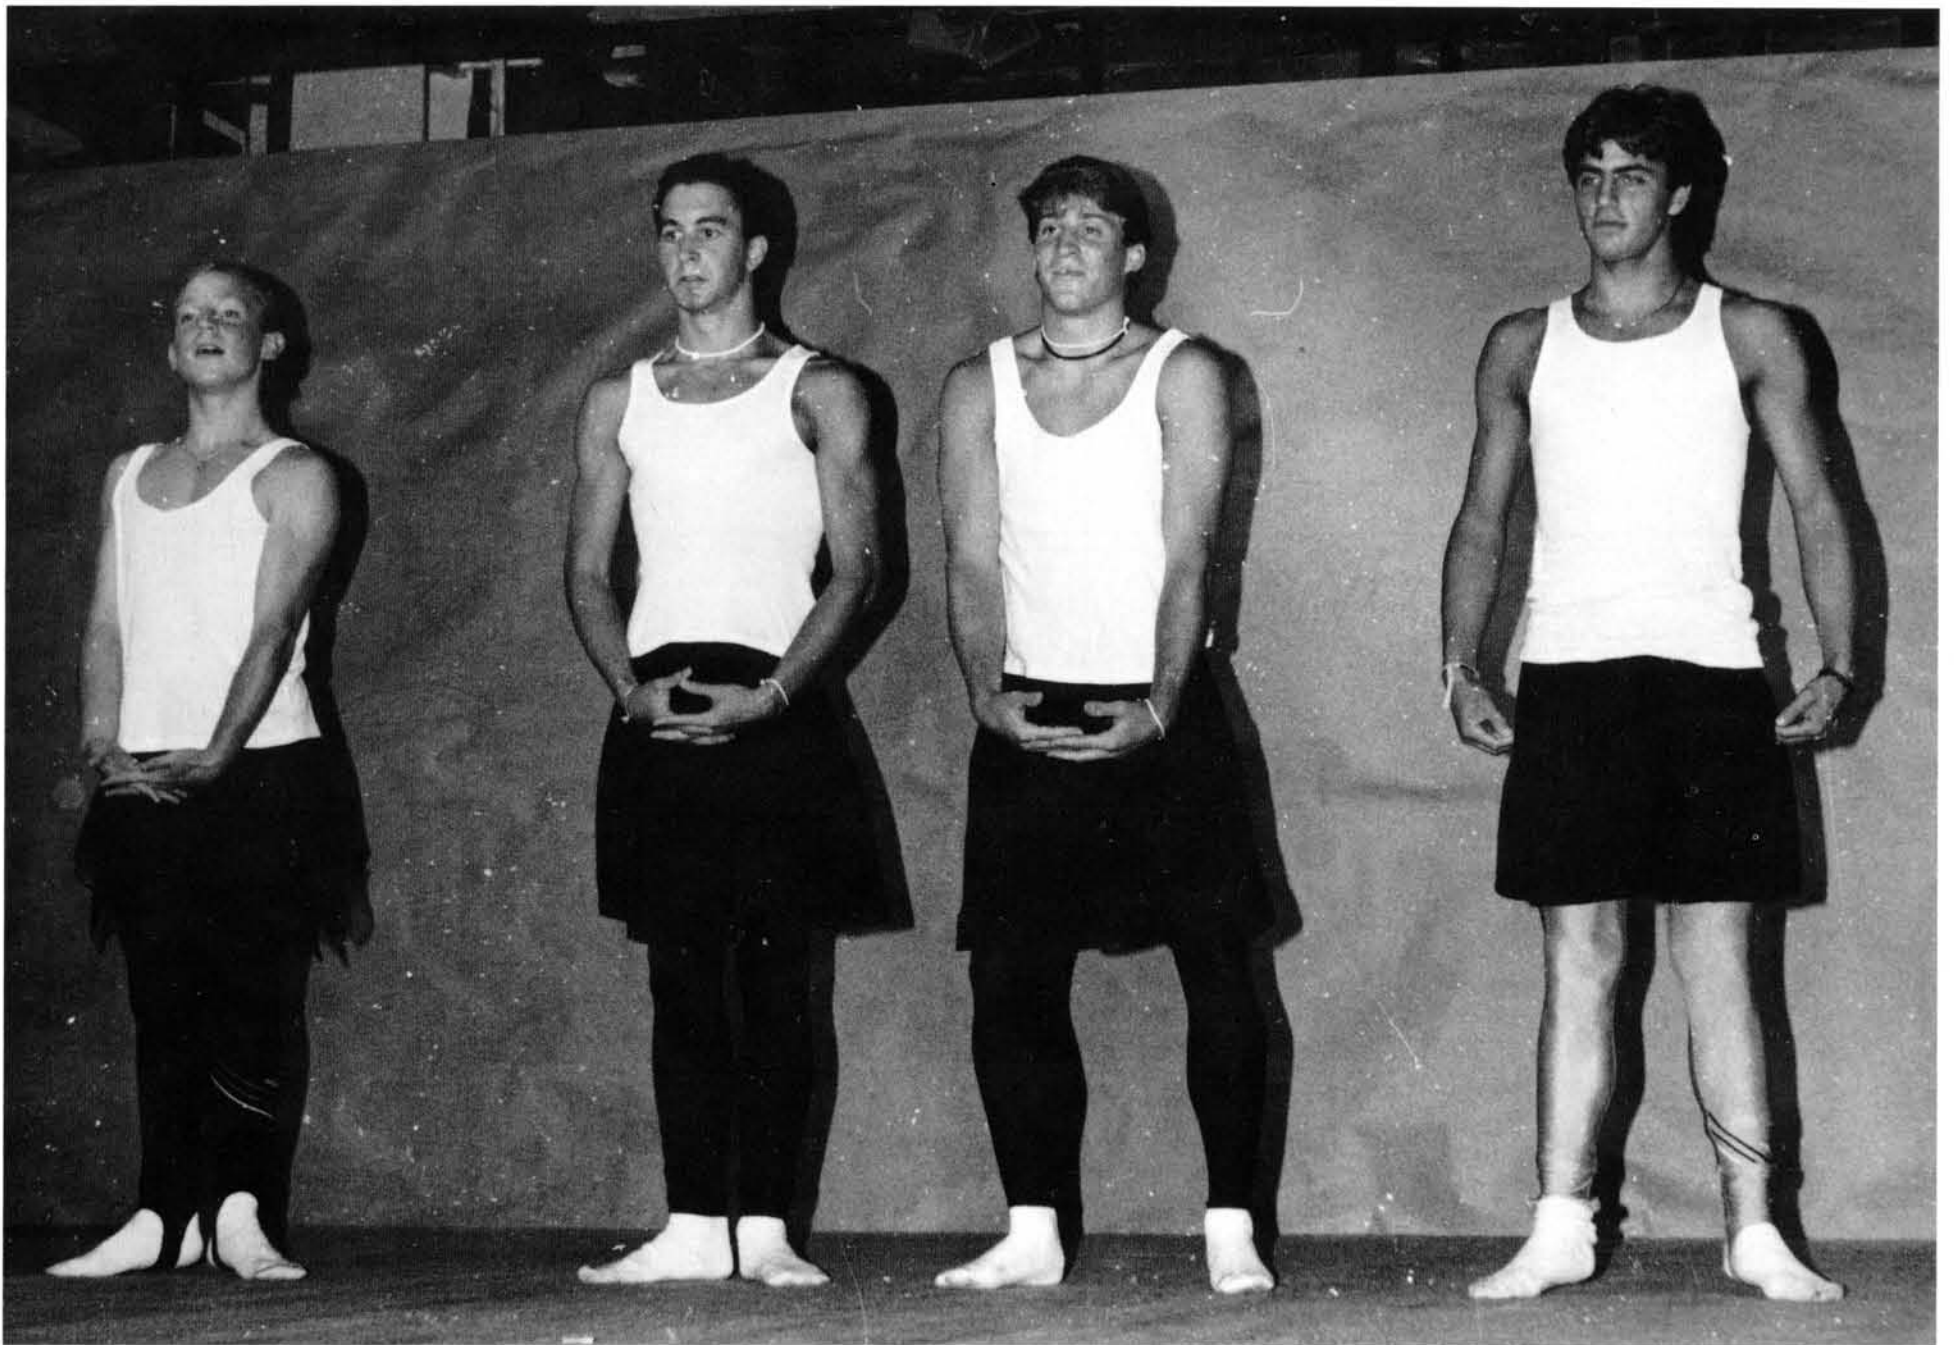

BOYS CAMP'S PRIMA BALLERINAS DAZZLE THE CROWD

AUGUST 1990

CAMP WATITOH

SUNDAY	MONDAY	TUESDAY	WEDNESDAY	THURSDAY	FRIDAY	SATURDAY
	JULY S M T W T F S 1 2 3 4 5 6 7 8 9 10 11 12 13 14 15 16 17 18 19 20 21 22 23 24 25 26 27 28 29 30 31	SEPTEMBER S M T W T F S 1 2 3 4 5 6 7 8 9 10 11 12 13 14 15 16 17 18 19 20 21 22 23 24 25 26 27 28 29 30				
			1	2	3	4
5	6	7	8	9	10	11
12	13	14	15	16	17	18
Banquet and Senior Show 19	20	Departure Day 21	22	23	24	25
26	27	28	29	30	31