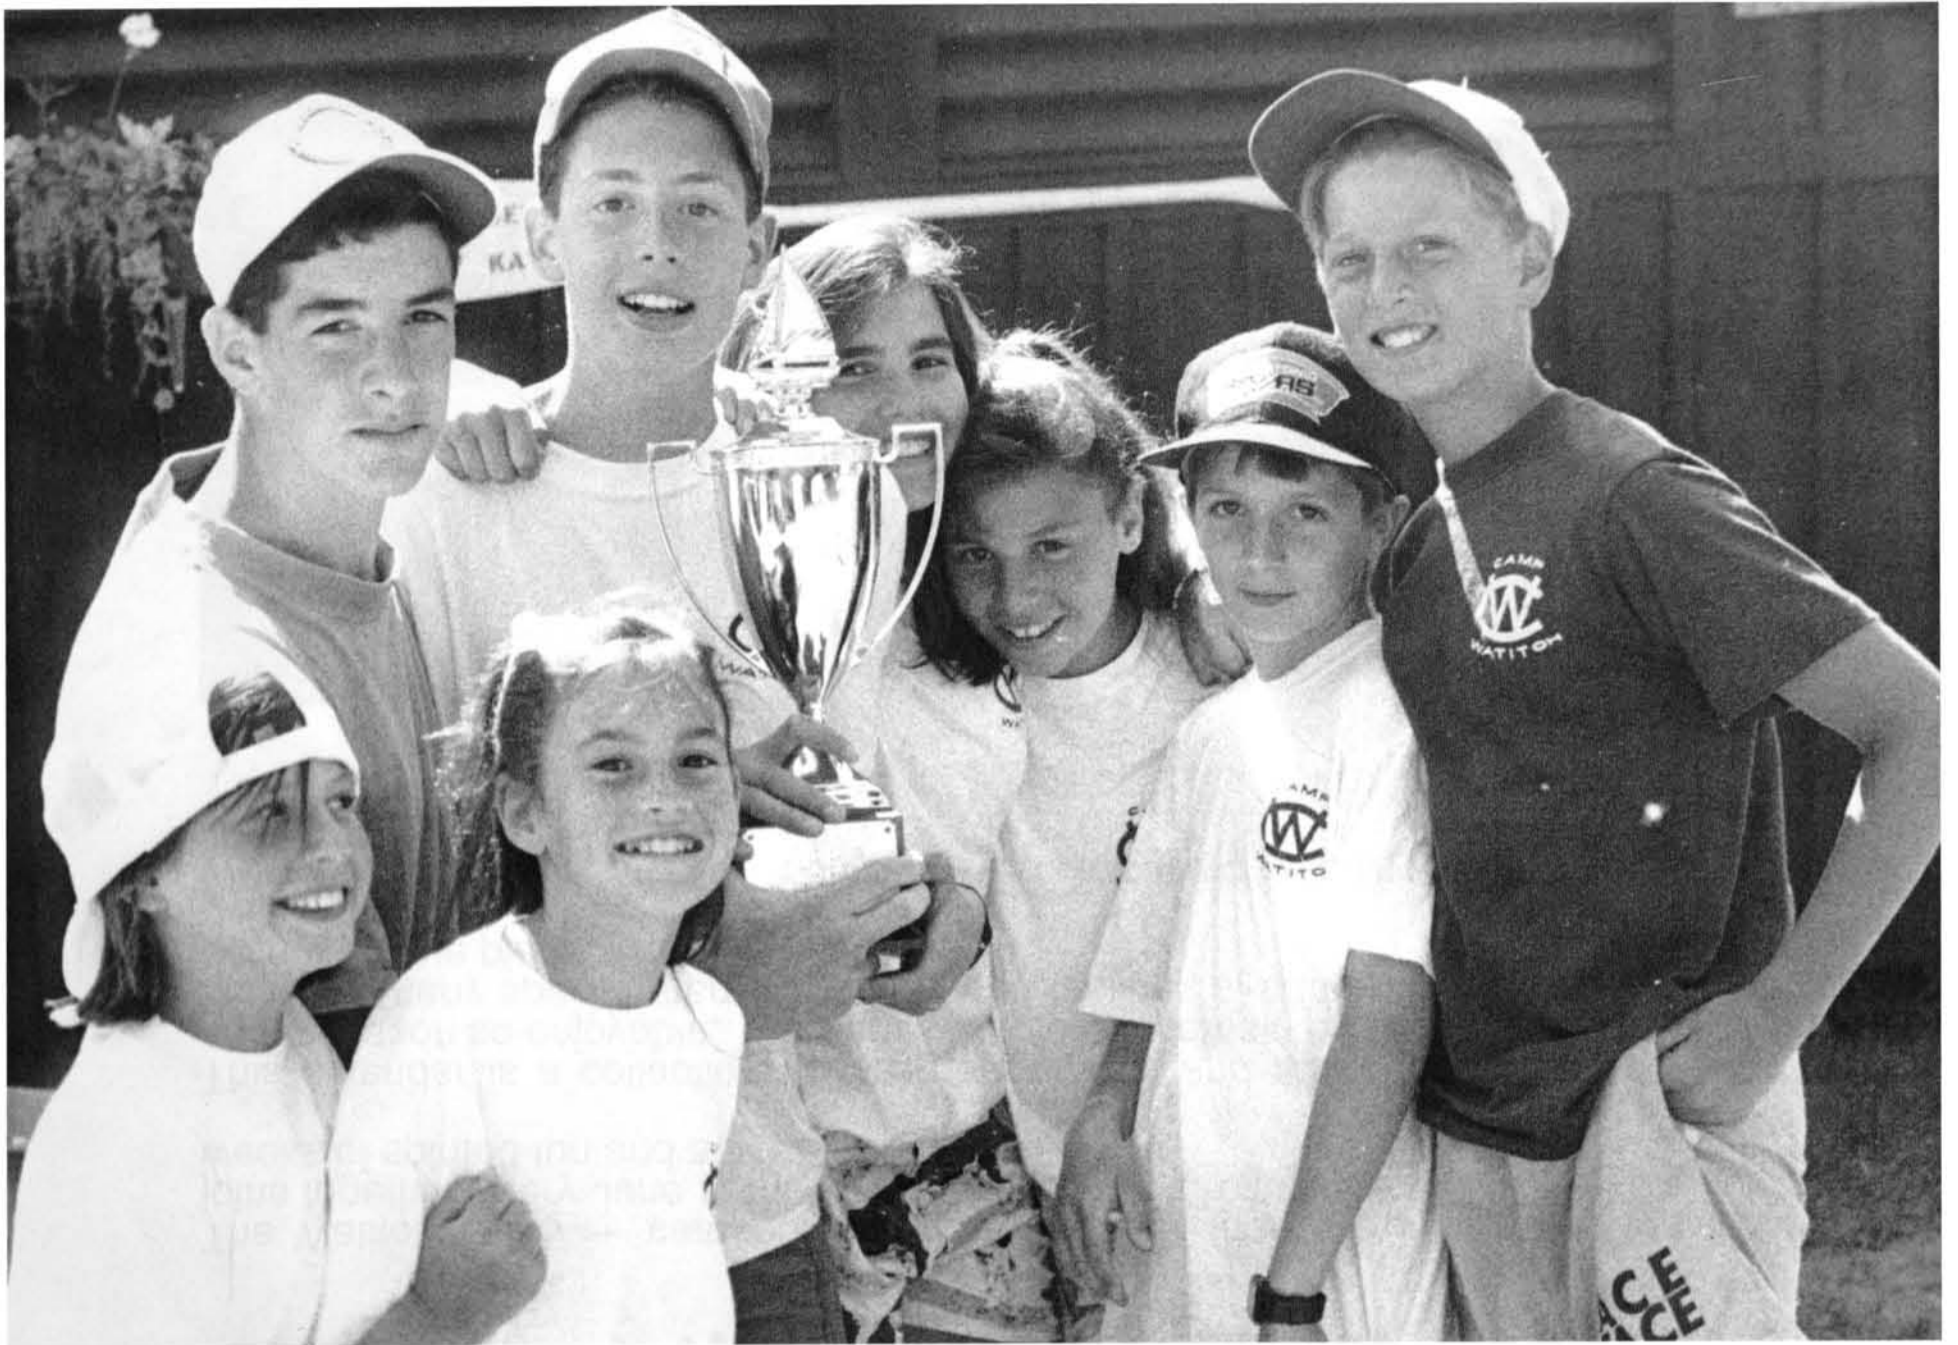

## THE WATITOH FAMILY

The Watitoh family — campers and counselors — friends from all over the world — joins together every June at their summer home, high atop the Berkshire Hills, for eight weeks of spirited fun and adventure.

This calendar is a collection of the great events and moments that made our 1991 camp season so enjoyable. The pages that follow contain pictures that are sure to bring back the many special memories and good feelings of camaraderie that make Watitoh such a unique place.

We hope that you enjoy this calendar, and we look forward to seeing all of you again in 1992.

*Sandy, Billy, Suzanne & Robby*

Sailing team celebrates recapturing the Berkshire Cup