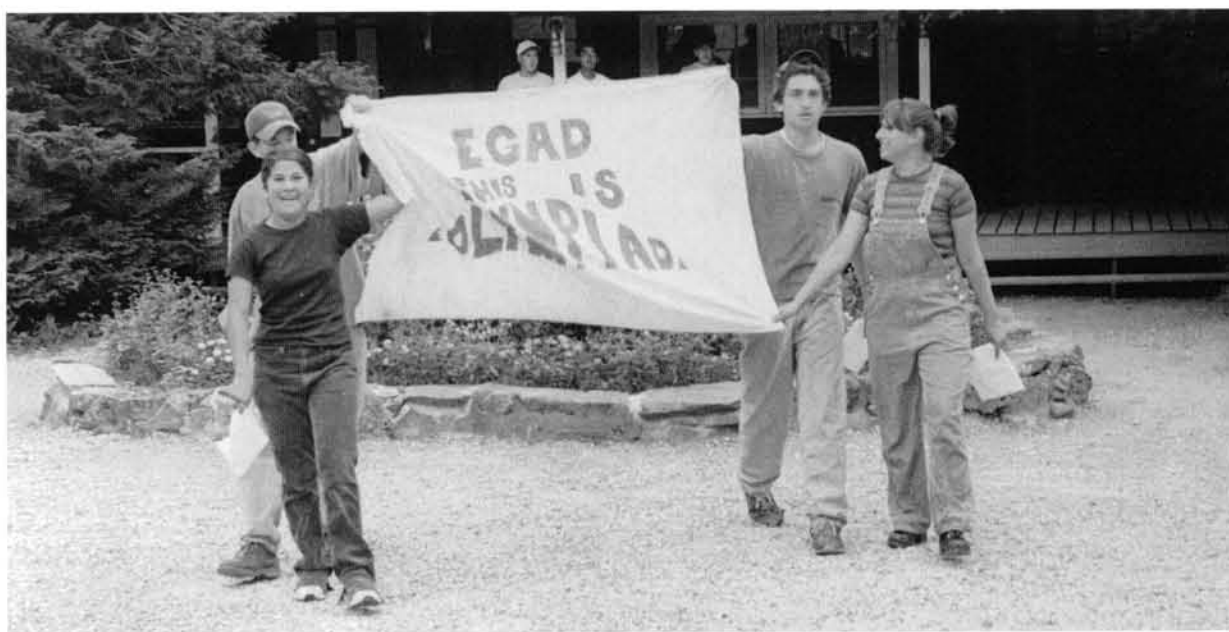

EGAD! IT'S OLYMPIAD — TAN CRUSADERS vs. GREEN ARMADA