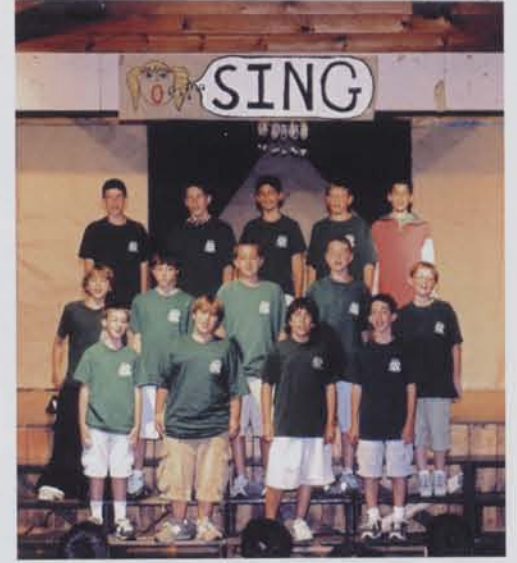

WATITOH SINGS!