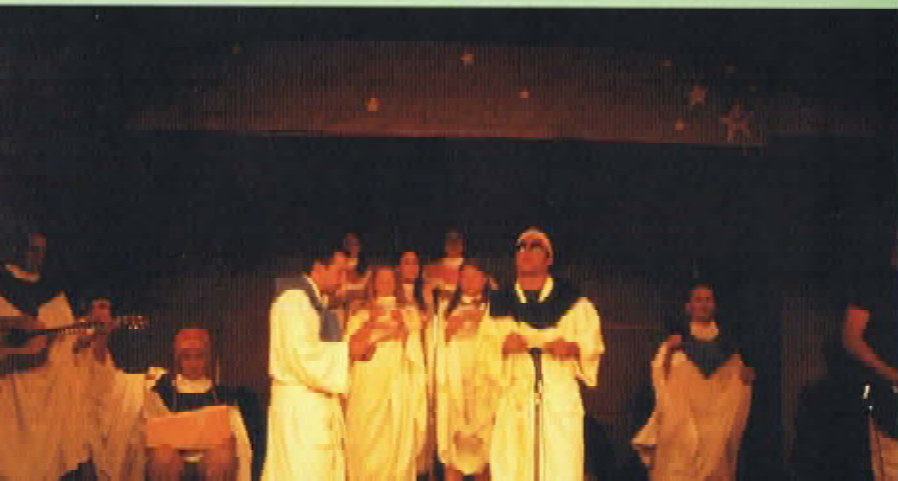

....United in Loyalty"

The Watitoh Summer Theater Presents... "Annie"

“Fiddler on the Roof”

COUNSELOR TALENT SHOW

WATITOH GARDENS

WATERSKI SHOW

OLYMPIAD!! – GREEN MEDUSA vs. TAN TYPHON

Highlights of the 2005 Olympiad. From the Preparation of the Olympic Games to the Intensity of the Athletic Field.