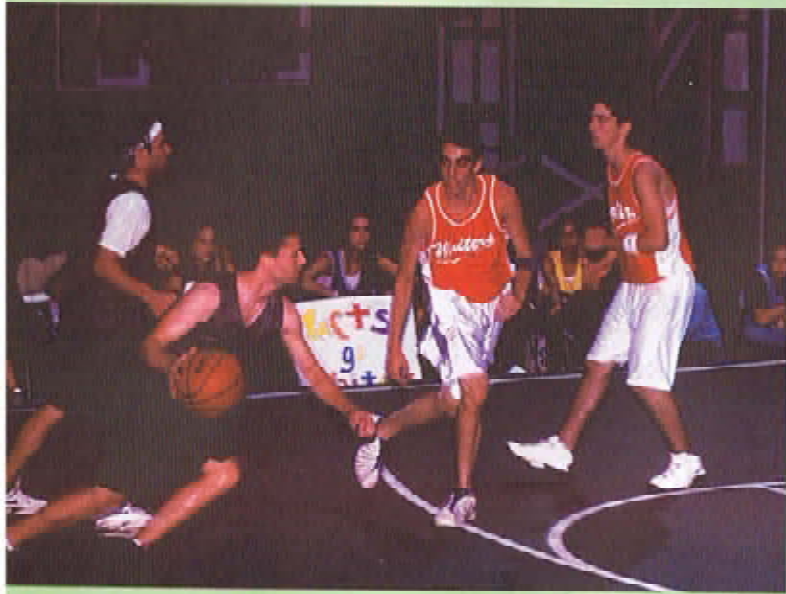

....United in Loyalty"

The Watitoh Summer Theater Presents... "Annie"

“Fiddler on the Roof”

COUNSELOR TALENT SHOW

WATITOH GARDENS

WATERSKI SHOW

OLYMPIAD!! – GREEN MEDUSA vs. TAN TYPHON

Highlights of the 2005 Olympiad. From the Preparation of the Olympic Games to the Intensity of the Athletic Field.