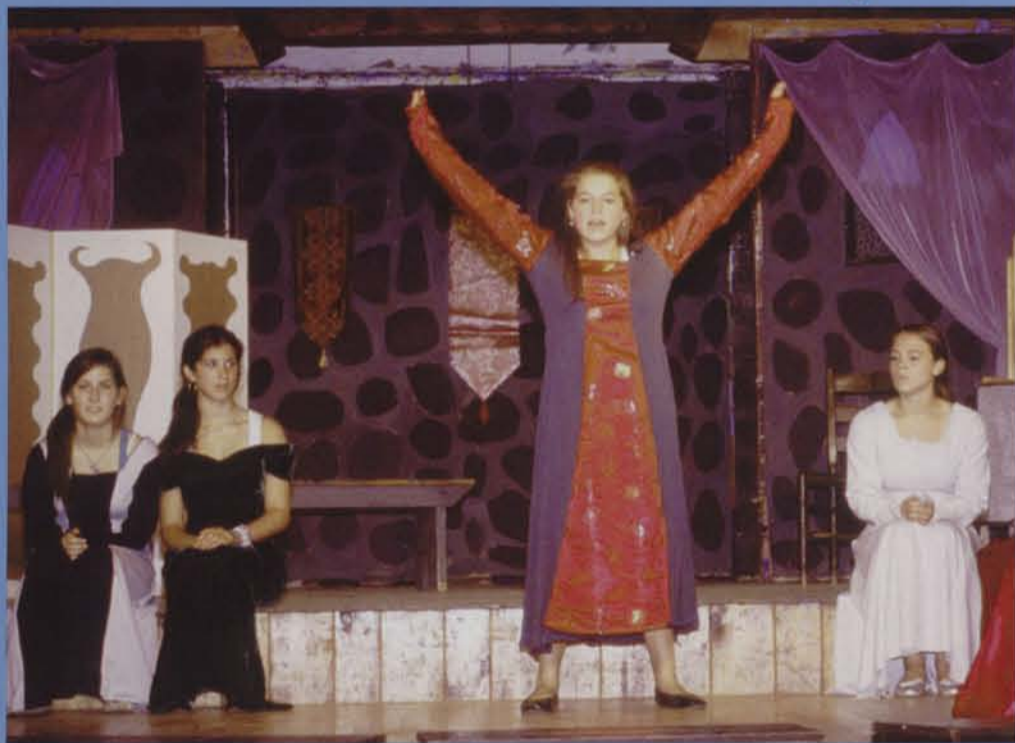

Once Upon a Mattress